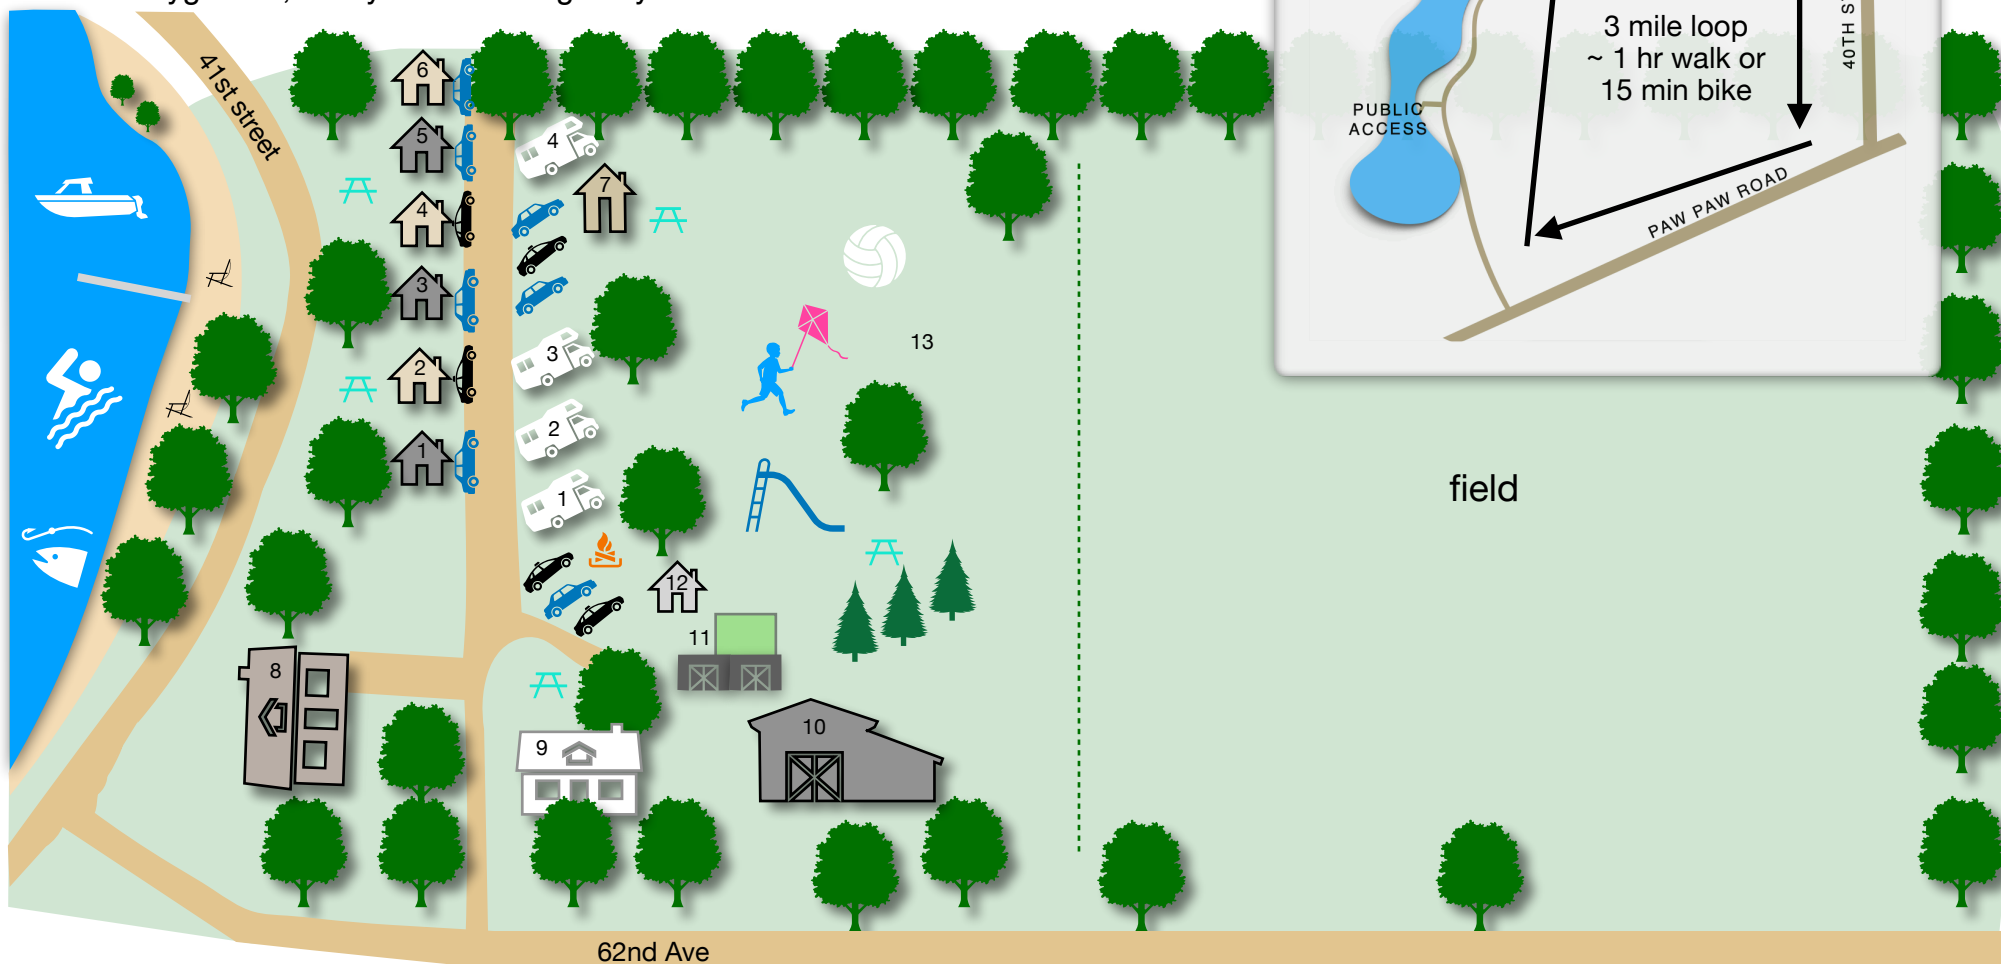

RADIANT LIFE RETREAT

ON THREE MILE

lake

Four Full-hookup RV sites

- 1 - Love Cottage
- 2 - Gratitude Cottage
- 3 - Hope Cottage
- 4 - Joy Cottage
- 5 - Grace Cottage
- 6 - Peace Cottage
- 7 - Faith Cottage
- 8 - Lakeview House (staff)
- 9 - Harmony House (community dining and small meeting space)
- 10 - The HIVE (large meeting space), maintenance & grounds (back)
- 11 - Kayaks & bikes garage, garden
- 12 - Cat shack
- 13 - Playground, volleyball net and grassy area

field